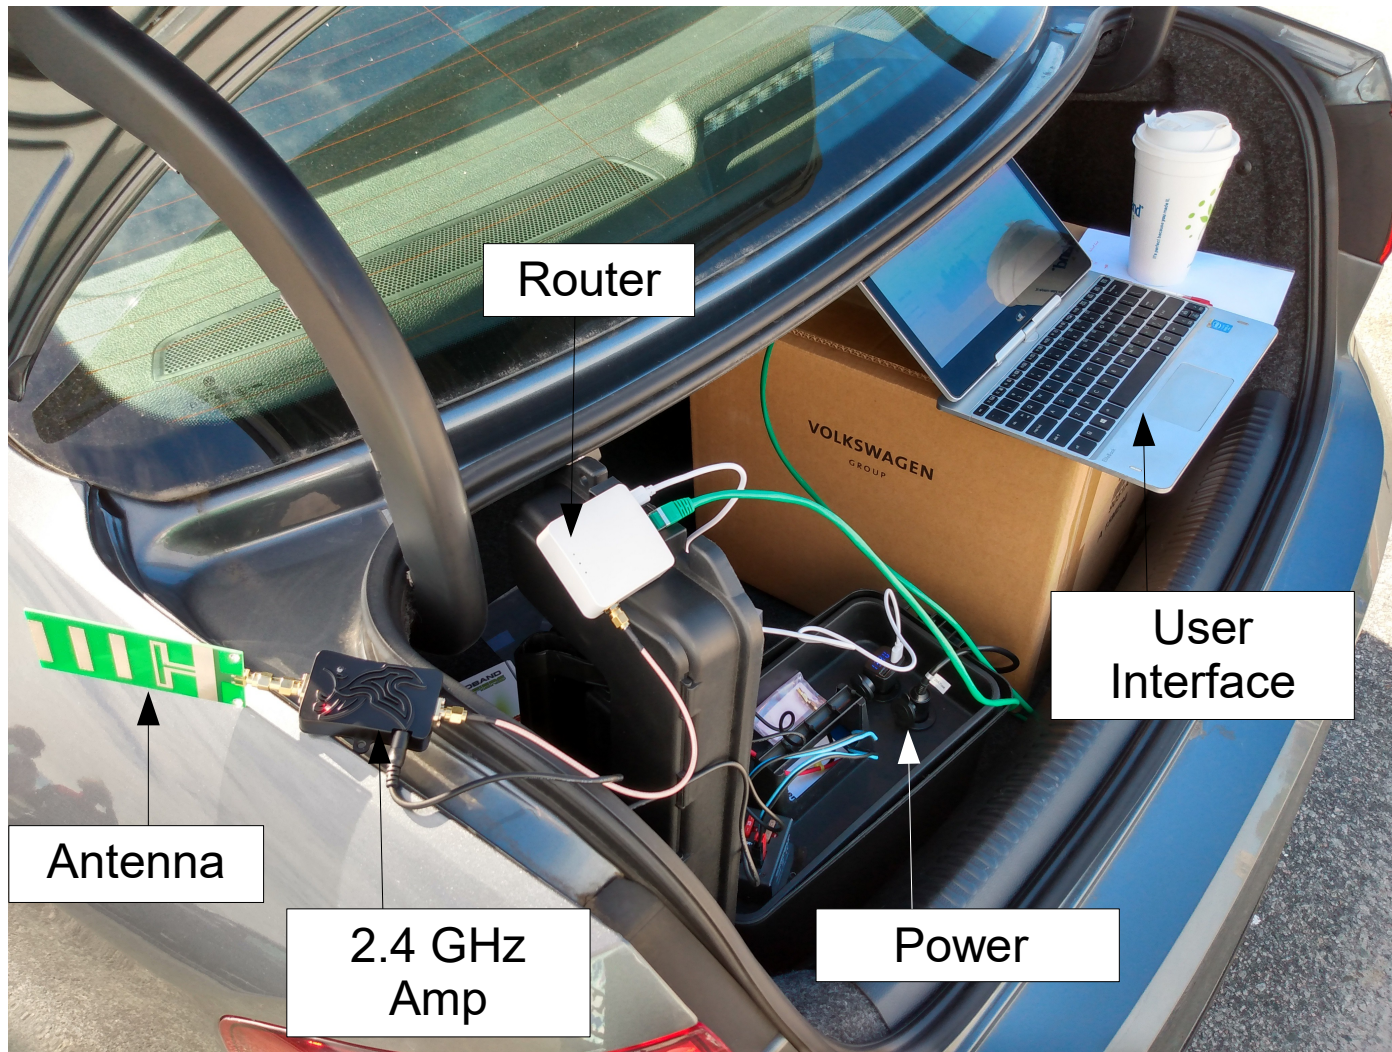

ÄRTEN™

Sachuest Point Range Test & Setup

October 6th, 2021

KB1ZZU

&

K1YBE

KB1ZZU equipment at Surfer's End (Second Beach)

Power Distribution

AREDN "Charts" Display

Prep at Surfer's End & K1YBE drive to Sachuest Point

K1YBE at Sachuest Point "loop"

K1YBE at Sachuest Point Parking Lot

K1YBE at Sachuest Point Parking Lot (amp removed)

K1YBE Returned to Surfer's End