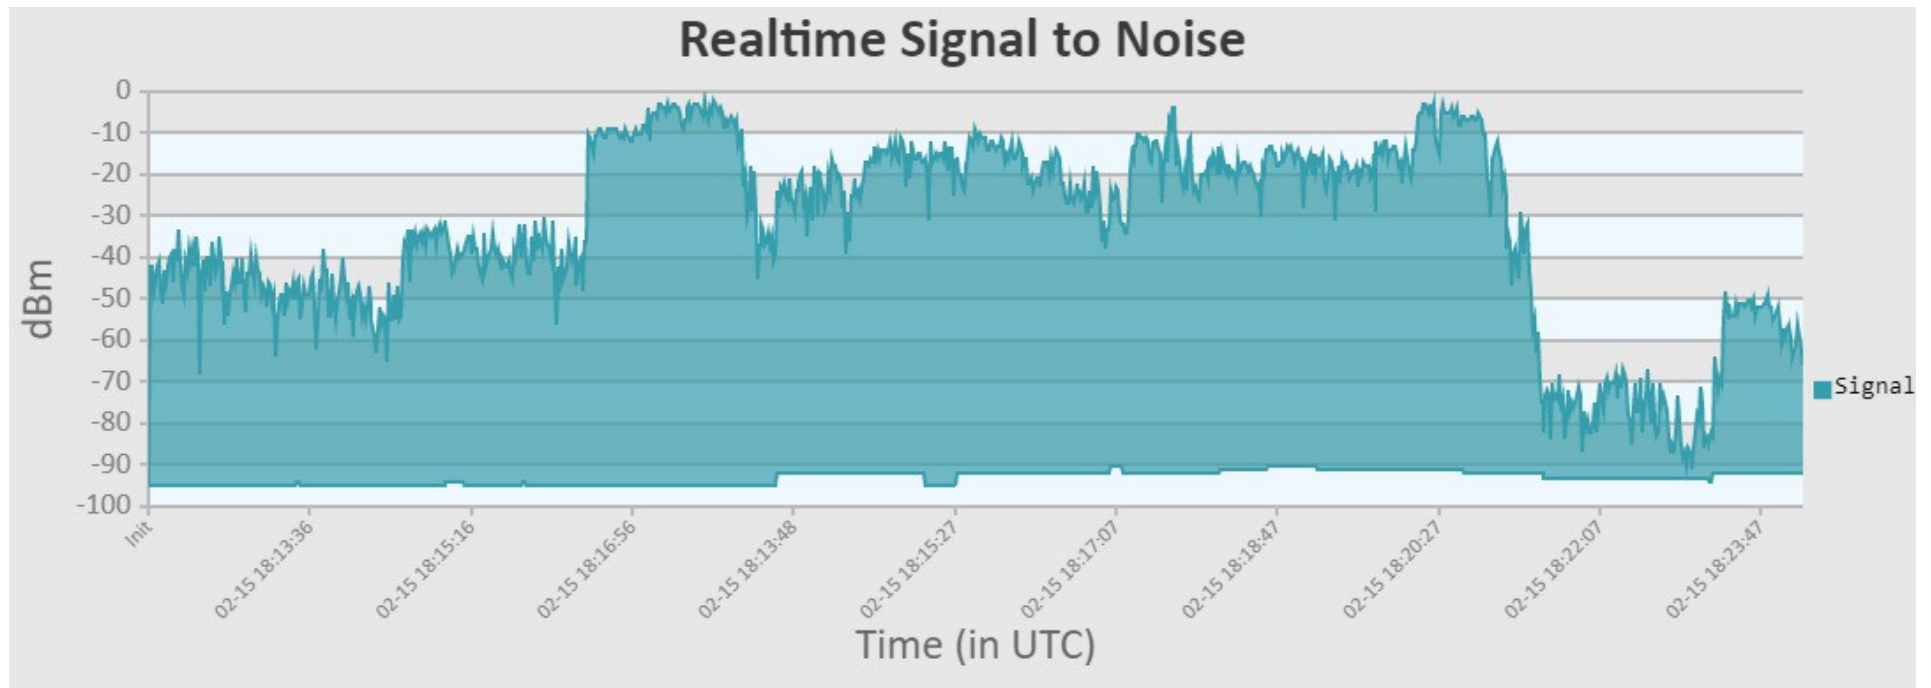

ÄRTEN™

Sachuest Point Range Test & Setup

October 6th, 2021

KB1ZZU

&

K1YBE

KB1ZZU equipment at Surfer's End (Second Beach)

Power Distribution

AREDN "Charts" Display

Prep at Surfer's End & K1YBE drive to Sachuest Point

K1YBE at Sachuest Point "loop"

K1YBE at Sachuest Point Parking Lot

K1YBE at Sachuest Point Parking Lot (amp removed)

K1YBE Returned to Surfer's End