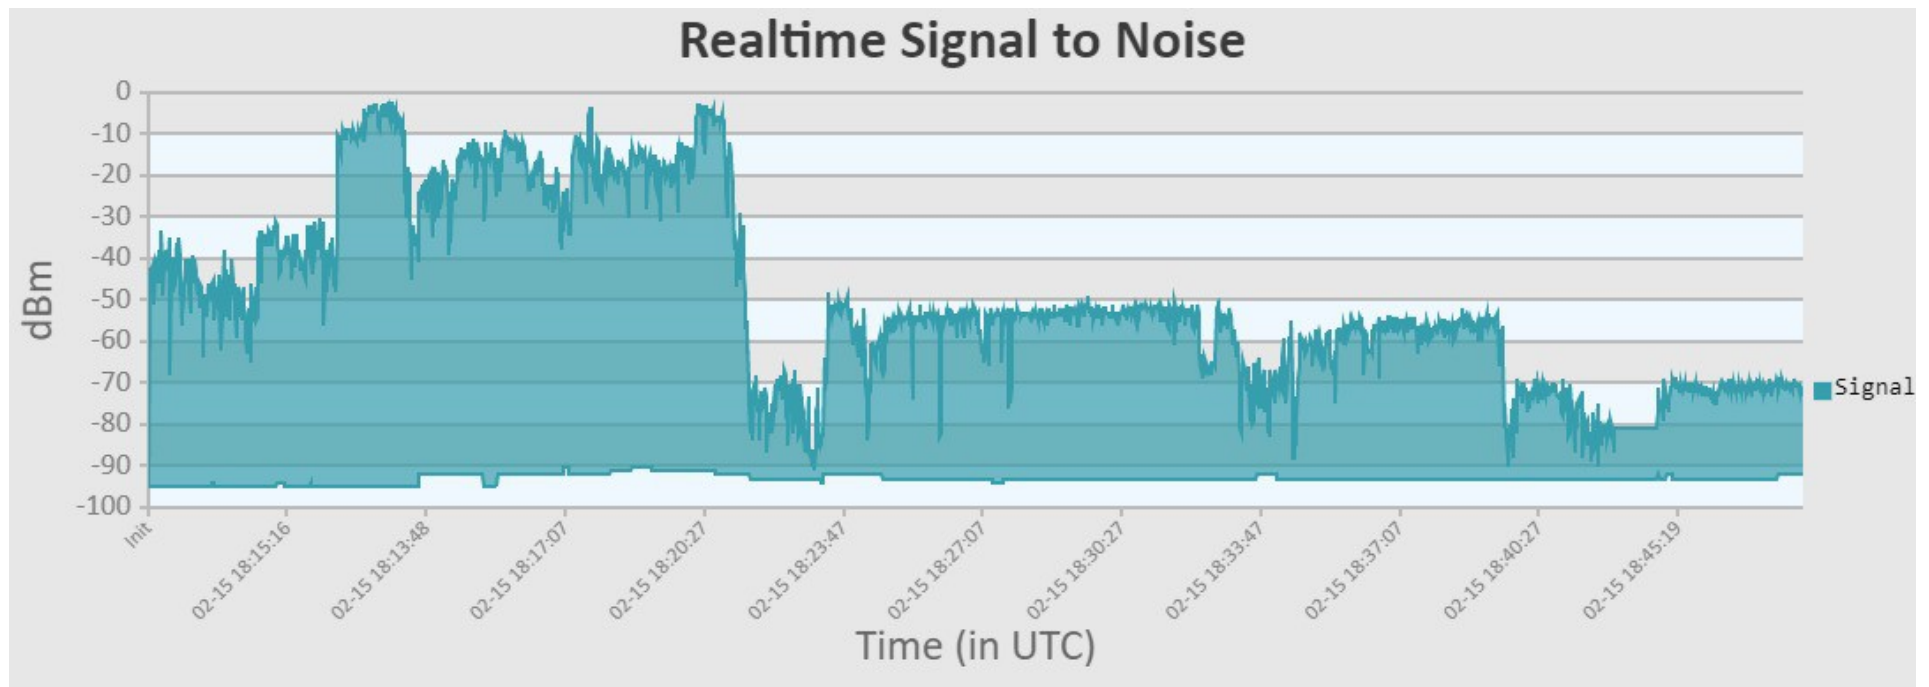

AREDN "Charts" Display

Prep at Surfer's End & K1YBE drive to Sachuest Point

K1YBE at Sachuest Point "loop"

K1YBE at Sachuest Point Parking Lot

K1YBE at Sachuest Point Parking Lot (amp removed)

K1YBE Returned to Surfer's End