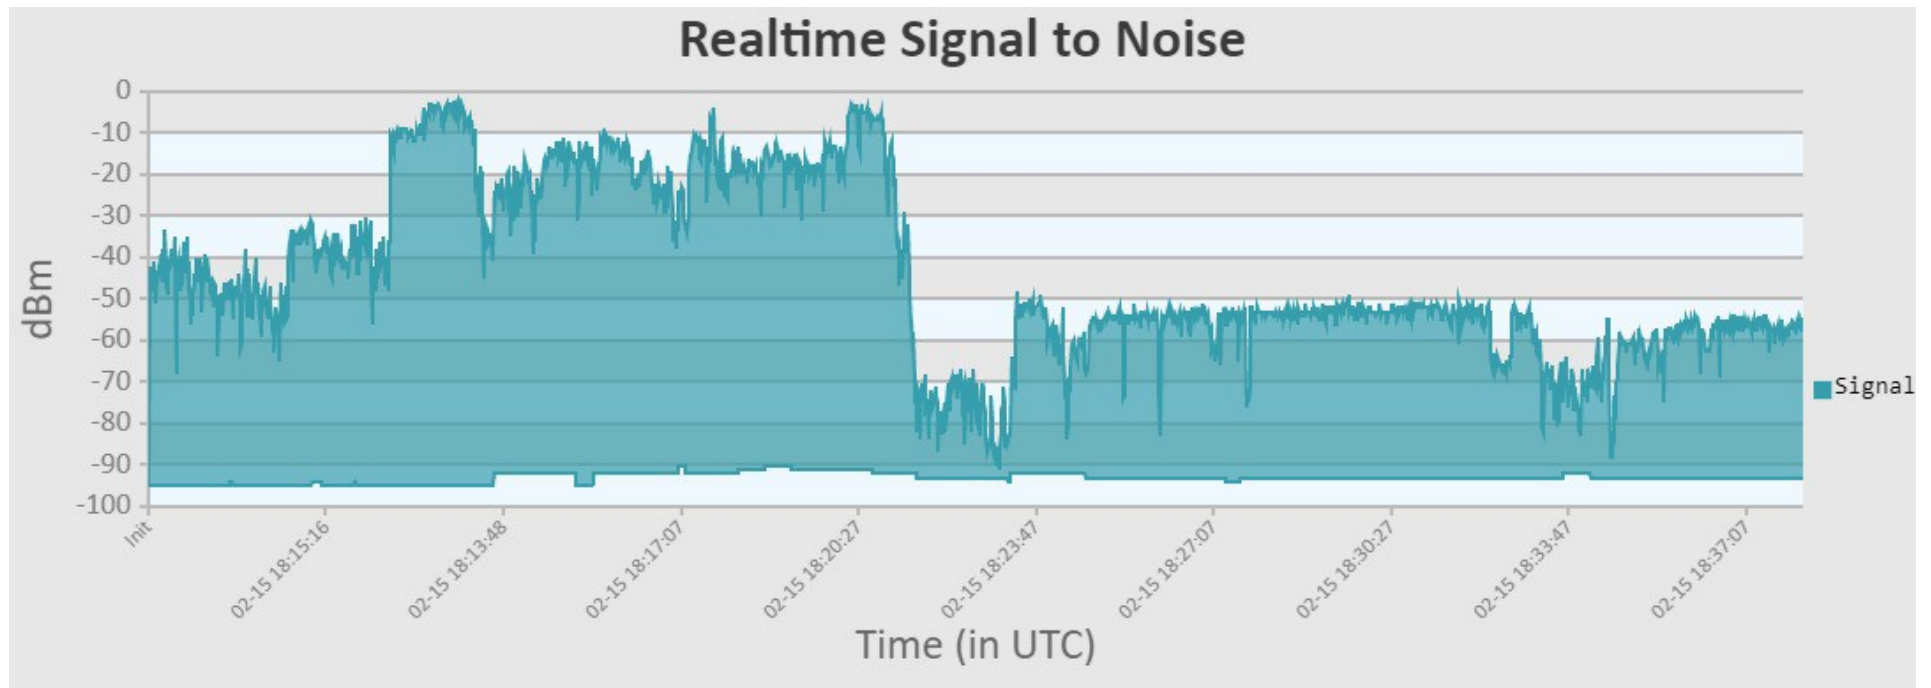

AREDN "Charts" Display

Prep at Surfer's End & K1YBE drive to Sachuest Point

K1YBE at Sachuest Point "loop"

K1YBE at Sachuest Point Parking Lot

K1YBE at Sachuest Point Parking Lot (amp removed)

K1YBE Returned to Surfer's End