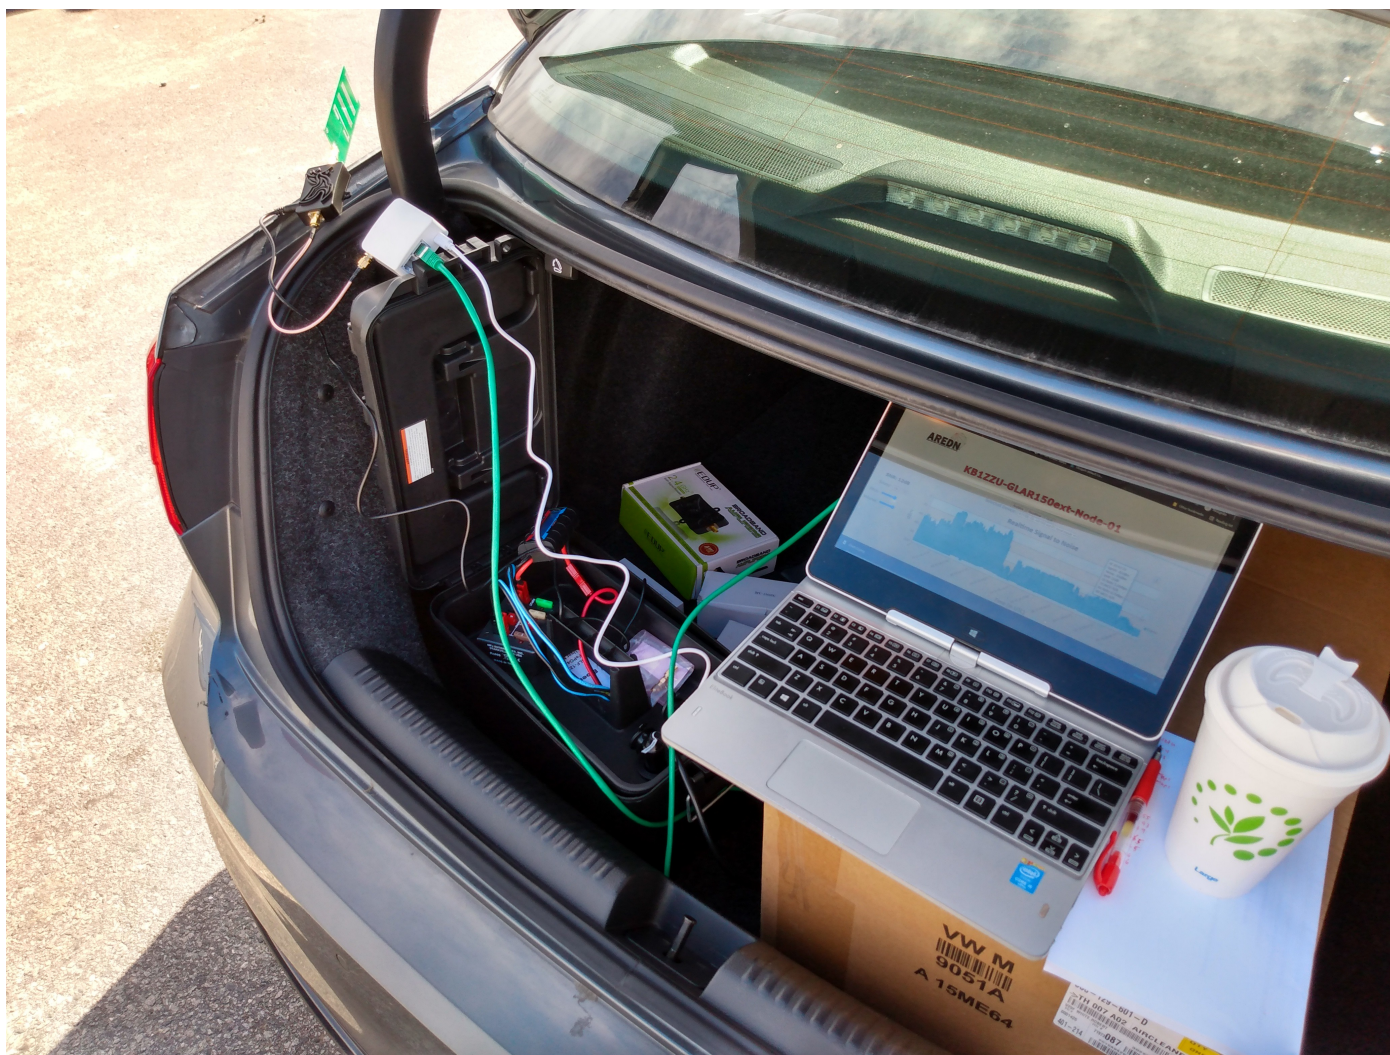

ÄRTEN™

Sachuest Point Range Test & Setup

October 6th, 2021

KB1ZZU

&

K1YBE

KB1ZZU equipment at Surfer's End (Second Beach)

Power Distribution

AREDN "Charts" Display

Prep at Surfer's End & K1YBE drive to Sachuest Point

K1YBE at Sachuest Point "loop"

K1YBE at Sachuest Point Parking Lot

K1YBE at Sachuest Point Parking Lot (amp removed)

K1YBE Returned to Surfer's End