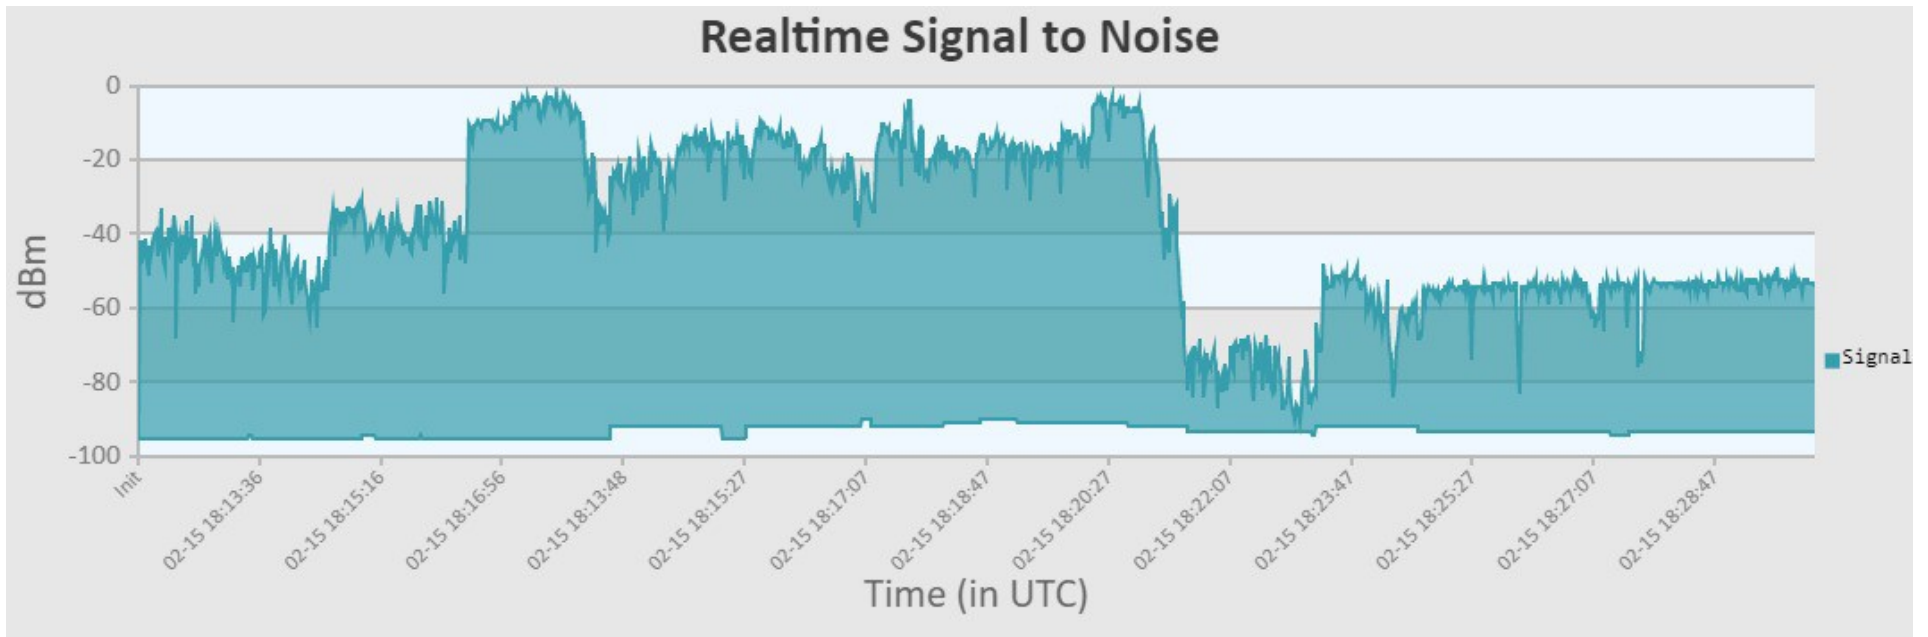

ÄRTEN™

Sachuest Point Range Test & Setup

October 6th, 2021

KB1ZZU

&

K1YBE

KB1ZZU equipment at Surfer's End (Second Beach)

Power Distribution

AREDN "Charts" Display

Prep at Surfer's End & K1YBE drive to Sachuest Point

K1YBE at Sachuest Point "loop"

K1YBE at Sachuest Point Parking Lot

K1YBE at Sachuest Point Parking Lot (amp removed)

K1YBE Returned to Surfer's End