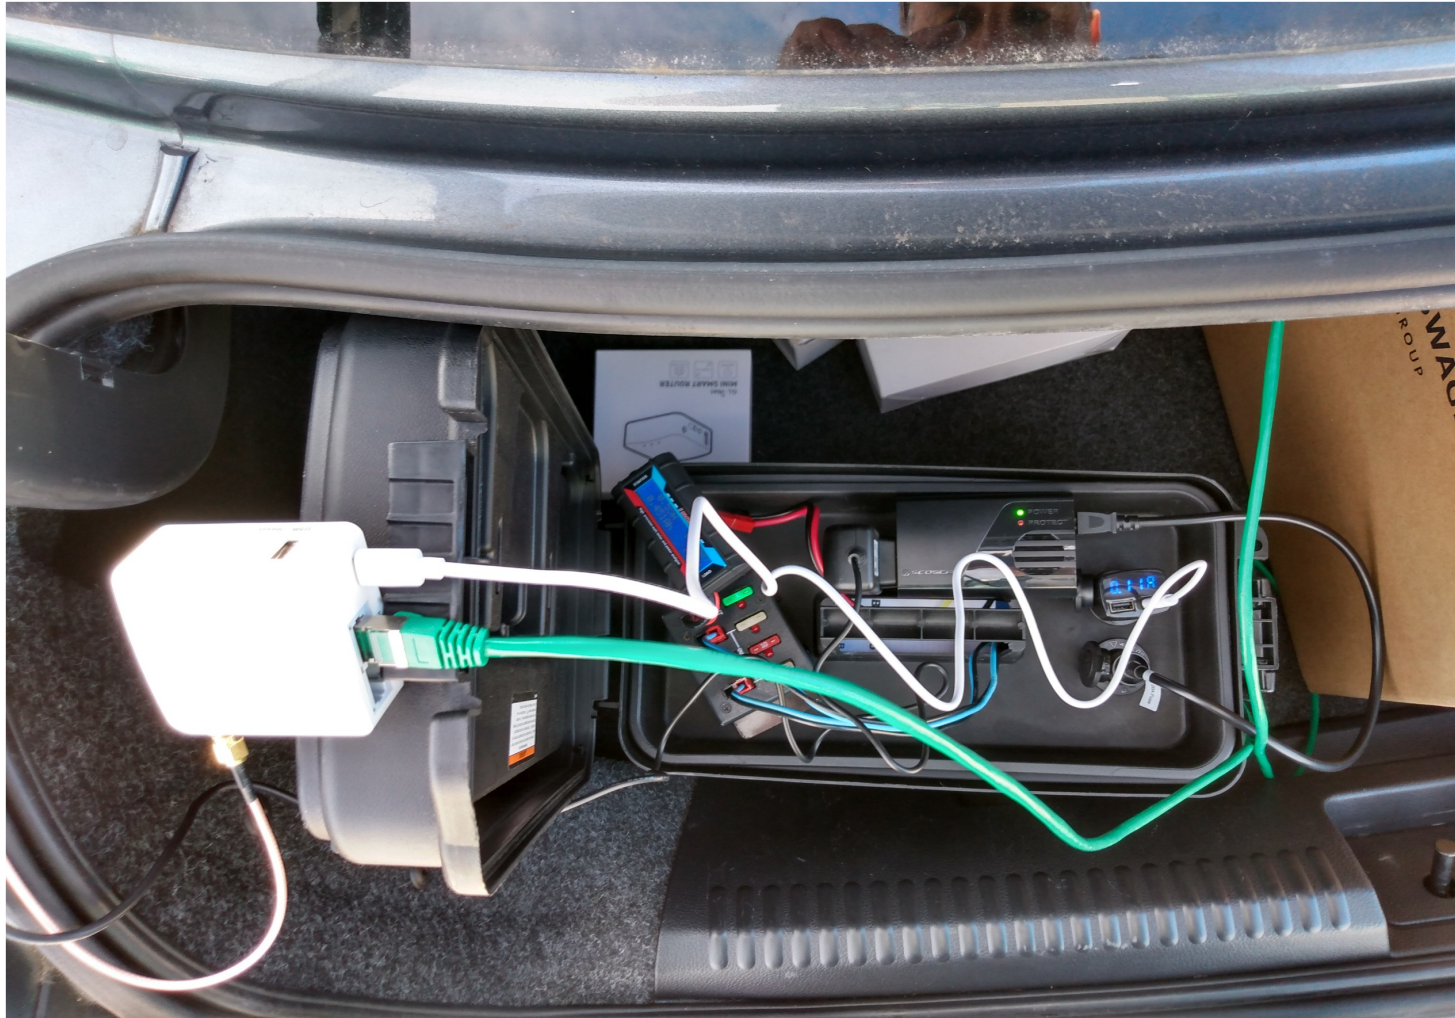

ÄRTEN™

Sachuest Point Range Test & Setup

October 6th, 2021

KB1ZZU

&

K1YBE

KB1ZZU equipment at Surfer's End (Second Beach)

Power Distribution

AREDN "Charts" Display

Prep at Surfer's End & K1YBE drive to Sachuest Point

K1YBE at Sachuest Point "loop"

K1YBE at Sachuest Point Parking Lot

K1YBE at Sachuest Point Parking Lot (amp removed)

K1YBE Returned to Surfer's End