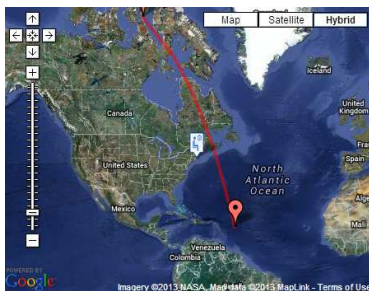

AO07 (Launched 1974) Passes During FD 2013

Start	22/6 - 16h16	3842	147	7	YES	1451	16.5	-54.8	39	Radio
Apex	22/6 - 16h25	1581	68	66	YES	1455	43.9	-64.8	38	Radio
End	22/6 - 16h35	4194	347	4	YES	1458	72.3	-94.3	37	Radio
Start	22/6 - 18h10	3966	204	6	YES	1451	13.7	-82.7	22	Radio
Apex	22/6 - 18h18	2445	262	29	YES	1455	38.1	-91.0	20	Radio
End	22/6 - 18h28	4378	332	2	YES	1458	67.4	-112.8	19	Radio
Start	23/6 - 04h18	3965	40	6	YES	1458	60.5	-31.5	-9	Radio
Apex	23/6 - 04h25	2892	88	20	YES	1457	39.8	-44.3	-8	Visual
End	23/6 - 04h34	4319	149	3	SHA	1453	12.3	-53.6	-6	Radio
Start	23/6 - 06h10	3808	17	8	YES	1459	68.6	-49.8	9	Radio
Apex	23/6 - 06h19	1469	300	87	YES	1457	42.5	-71.8	10	Radio
End	23/6 - 06h29	4127	202	4	SHA	1453	12.1	-82.4	12	Radio
Start	23/6 - 08h03	4089	3	5	YES	1459	73.4	-67.1	28	Radio
Apex	23/6 - 08h10	2814	317	22	YES	1458	54.2	-94.0	29	Radio
End	23/6 - 08h19	4242	255	3	SHA	1455	27.1	-106.5	30	Radio

Saturday 1616-1625

Saturday 1810-1828

Sunday 0610-0629

Sunday 0803-0819

Mode B and C Uplink 432.125 to 432.175 MHz CW/LSB
 Mode B and C Downlink 145.975 to 145.925 MHz CW/USB (inverting)
 Mode B Beacon 145.9775 MHz (CW telemetry)
Offset: