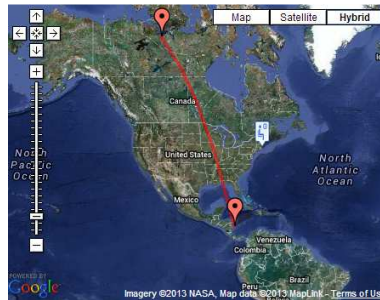

AO07 (Launched 1974) Passes During FD 2013

Start	22/6 - 16h16	3842	147	7	YES	1451	16.5	-54.8	39	Radio
Apex	22/6 - 16h25	1581	68	66	YES	1455	43.9	-64.8	38	Radio
End	22/6 - 16h35	4194	347	4	YES	1458	72.3	-94.3	37	Radio
Start	22/6 - 18h10	3966	204	6	YES	1451	13.7	-82.7	22	Radio
Apex	22/6 - 18h18	2445	262	29	YES	1455	38.1	-91.0	20	Radio
End	22/6 - 18h28	4378	332	2	YES	1458	67.4	-112.8	19	Radio
Start	23/6 - 04h18	3965	40	6	YES	1458	60.5	-31.5	-9	Radio
Apex	23/6 - 04h25	2892	88	20	YES	1457	39.8	-44.3	-8	Visual
End	23/6 - 04h34	4319	149	3	SHA	1453	12.3	-53.6	-6	Radio
Start	23/6 - 06h10	3808	17	8	YES	1459	68.6	-49.8	9	Radio
Apex	23/6 - 06h19	1469	300	87	YES	1457	42.5	-71.8	10	Radio
End	23/6 - 06h29	4127	202	4	SHA	1453	12.1	-82.4	12	Radio
Start	23/6 - 08h03	4089	3	5	YES	1459	73.4	-67.1	28	Radio
Apex	23/6 - 08h10	2814	317	22	YES	1458	54.2	-94.0	29	Radio
End	23/6 - 08h19	4242	255	3	SHA	1455	27.1	-106.5	30	Radio

Saturday 1616-1625

Saturday 1810-1828

Sunday 0610-0629

Sunday 0803-0819

Mode B and C Uplink 432.125 to 432.175 MHz CW/LSB
 Mode B and C Downlink 145.975 to 145.925 MHz CW/USB (inverting)
 Mode B Beacon 145.9775 MHz (CW telemetry)
Offset: