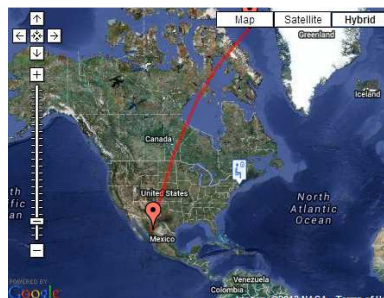

Saturday 1616-1625

Saturday 1810-1828

Sunday 0610-0629

Sunday 0803-0819

Mode B and C Uplink 432.125 to 432.175 MHz CW/LSB
 Mode B and C Downlink 145.975 to 145.925 MHz CW/USB (inverting)
 Mode B Beacon 145.9775 MHz (CW telemetry)
Offset: