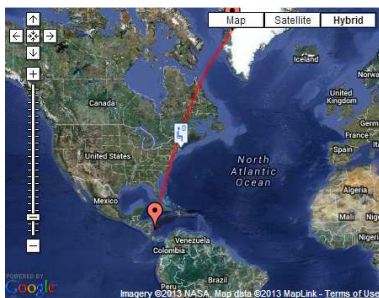

AO07 (Launched 1974) Passes During FD 2013

Start	22/6 - 16h16	3842	147	7	YES	1451	16.5	-54.8	39	Radio
Apex	22/6 - 16h25	1581	68	66	YES	1455	43.9	-64.8	38	Radio
End	22/6 - 16h35	4194	347	4	YES	1458	72.3	-94.3	37	Radio
Start	22/6 - 18h10	3966	204	6	YES	1451	13.7	-82.7	22	Radio
Apex	22/6 - 18h18	2445	262	29	YES	1455	38.1	-91.0	20	Radio
End	22/6 - 18h28	4378	332	2	YES	1458	67.4	-112.8	19	Radio
Start	23/6 - 04h18	3965	40	6	YES	1458	60.5	-31.5	-9	Radio
Apex	23/6 - 04h25	2892	88	20	YES	1457	39.8	-44.3	-8	Visual
End	23/6 - 04h34	4319	149	3	SHA	1453	12.3	-53.6	-6	Radio
Start	23/6 - 06h10	3808	17	8	YES	1459	68.6	-49.8	9	Radio
Apex	23/6 - 06h19	1469	300	87	YES	1457	42.5	-71.8	10	Radio
End	23/6 - 06h29	4127	202	4	SHA	1453	12.1	-82.4	12	Radio
Start	23/6 - 08h03	4089	3	5	YES	1459	73.4	-67.1	28	Radio
Apex	23/6 - 08h10	2814	317	22	YES	1458	54.2	-94.0	29	Radio
End	23/6 - 08h19	4242	255	3	SHA	1455	27.1	-106.5	30	Radio

Saturday 1616-1625

Saturday 1810-1828

Sunday 0610-0629

Sunday 0803-0819

Mode B and C Uplink 432.125 to 432.175 MHz CW/LSB
 Mode B and C Downlink 145.975 to 145.925 MHz CW/USB (inverting)
 Mode B Beacon 145.9775 MHz (CW telemetry)
Offset: